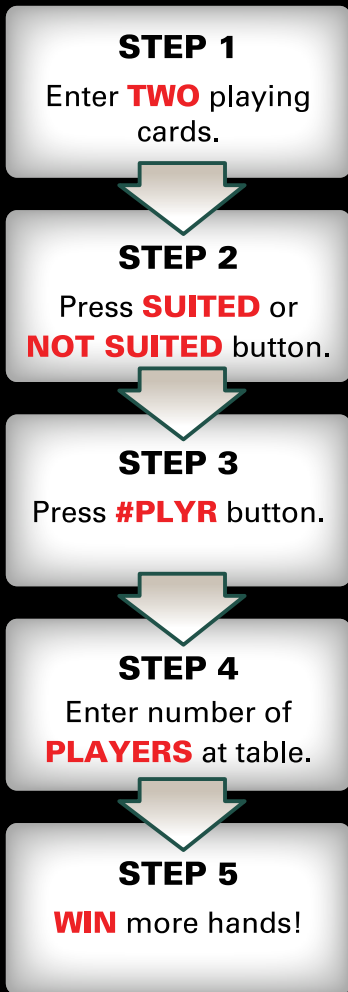

TEXAS HOLD'EM

PRE-FLOP ODDS CALCULATOR

BENEFITS

- ❶ Hand Ranking out of 169 Combinations
- ❷ Helps assess Starting Hands and Pot Odds

PRODUCT FEATURES

- ❶ LCD displays odds of winning
- ❷ Exact size of standard playing card
- ❸ Ideal promotion or incentive
- ❹ Market with other poker products and services

Item no.	Product Description (Blister card pack)
19300	Texas Hold'em Pre-Flop Odds Calculator
19350	Bonus Pack with Playing Cards Included

TECHNICAL SPECIFICATIONS

Display	LCD - 14 mm x 50 mm
Power Source	CR2016 Lithium 3V battery
Auto Power Off	60 seconds
Dimensions	63.2 mm x 88.2 mm x 7.8 mm
Weight	34.2 g / 1.2 oz
Operating Temp.	0° C to 50° C
Casing	Plastic
Patent	Patent Pending